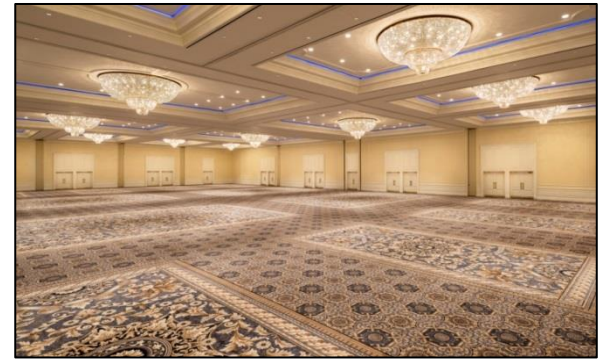

DJT BALLROOM