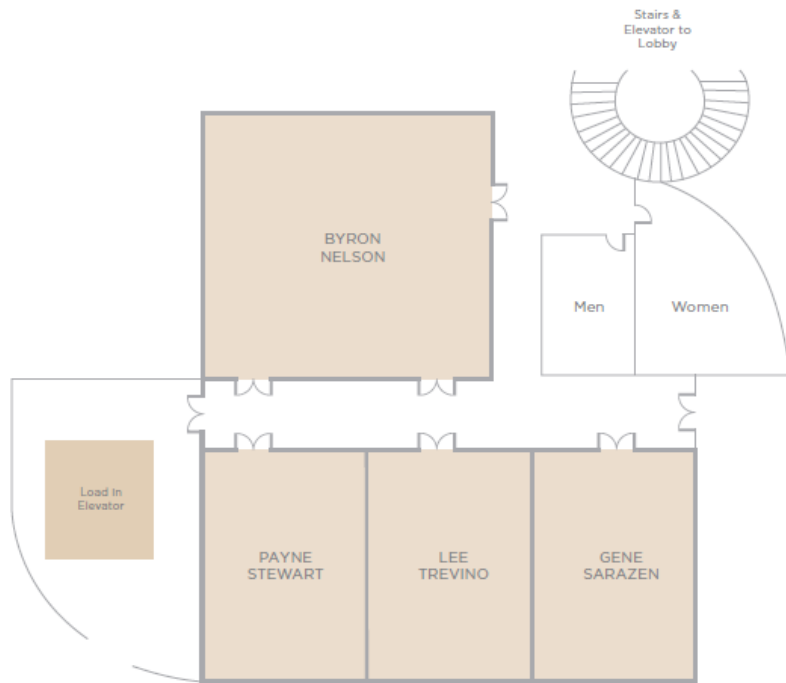

DJT BALLROOM

DJT NORTH FOYER

DJT GRAND PATIO

THE DONALD J. TRUMP GRAND BALLROOM

THE BOBBY JONES VILLA

BYRON NELSON

MAIN CLUBHOUSE, LOWER LEVEL

THE WHITE AND GOLD BALLROOM

MAIN CLUBHOUSE, LOBBY & LOWER LEVEL

CRSYTAL BALLROOM

CRSYTAL BALLROOM TERRACE

MAIN CLUBHOUSE, UPPER LEVEL

LUXURIOUS GUEST ROOMS

LAVISHLY APPOINTED SUITES

SPA SUITES

SPA SUITES