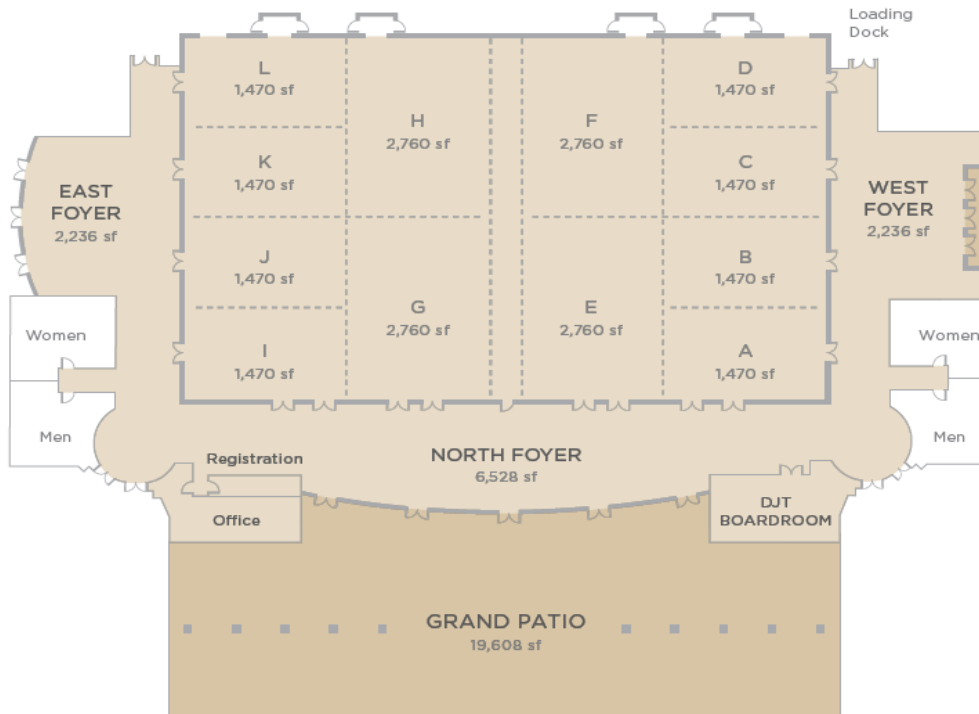

MEETINGS & EVENTS

- | | |
|----|--------------------------------|
| 32 | Donald J. Trump Grand Ballroom |
| 33 | Imperial Ballroom |

LEVEL

54 CLUBHOUSE MEETING ROOMS

- | | |
|-------------------------|-------|
| Ivanka Trump Ballroom | Lobby |
| White & Gold Ballroom | Lobby |
| Babe Zaharias Boardroom | Lobby |
| Crystal Ballroom | Upper |
| Majestic Ballroom | Upper |
| Majestic Boardrooms | Upper |
| Byron Nelson | Lower |
| Payne Stewart | Lower |
| Lee Trevino | Lower |
| Gene Sarazen | Lower |

35 BOBBY JONES VILLA

- | | |
|-------------------|-------|
| Gardenia Magnolia | Lower |
| Hibiscus | Lower |
| Cypress | Lower |
| Oak | Lower |
| Ginger | Lower |
| Juniper | Lower |
| Lantana | Lower |
| Rose | Lower |
| Orchid | Lower |
| Courtyard | Patio |

DJT BALLROOM

DJT NORTH FOYER

DJT GRAND PATIO

THE DONALD J. TRUMP GRAND BALLROOM

THE BOBBY JONES VILLA

BYRON NELSON

MAIN CLUBHOUSE, LOWER LEVEL

THE WHITE AND GOLD BALLROOM