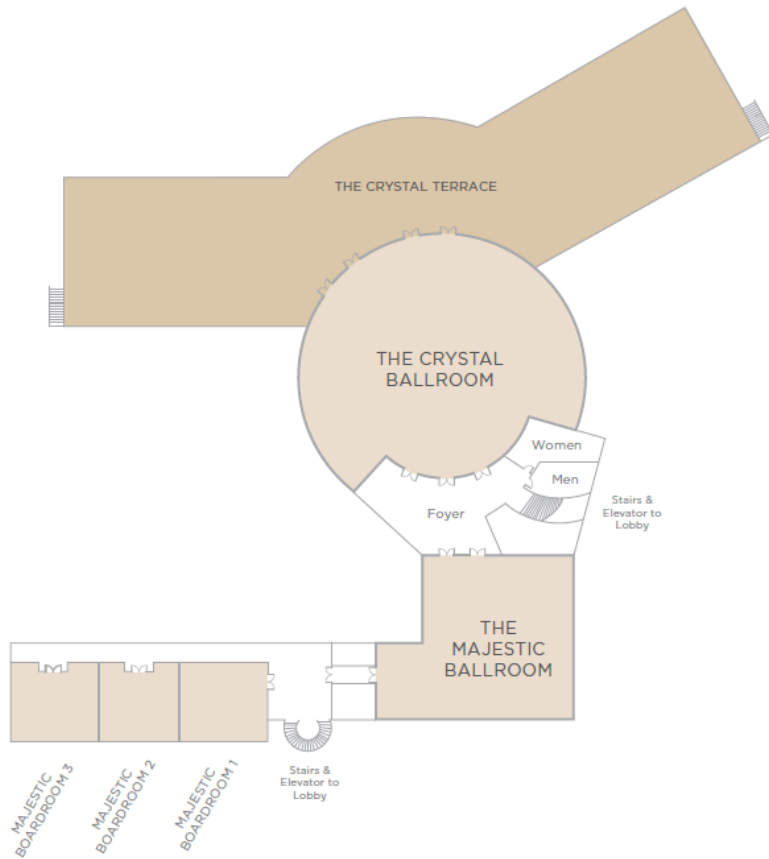

DJT BALLROOM

DJT NORTH FOYER

DJT GRAND PATIO

THE DONALD J. TRUMP GRAND BALLROOM

THE BOBBY JONES VILLA

BYRON NELSON

MAIN CLUBHOUSE, LOWER LEVEL

THE WHITE AND GOLD BALLROOM

MAIN CLUBHOUSE, LOBBY & LOWER LEVEL

CRSYTAL BALLROOM

CRSYTAL BALLROOM TERRACE

MAIN CLUBHOUSE, UPPER LEVEL

LUXURIOUS GUEST ROOMS

LAVISHLY APPOINTED SUITES

SPA SUITES

SPA SUITES